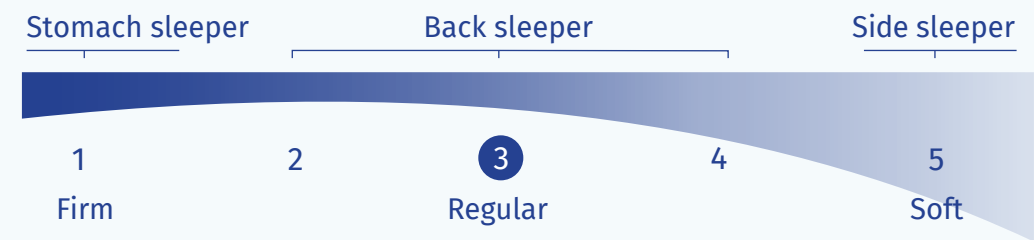

VIVO

sprout[🌱]

MATTRESS

Style	Two-sided tight-top mattress
Core	8" - 9 step, 100% Dunlop natural latex core
Mattress Height	10" crown to crown
Fabric Type	Vegetable-dyed Herringbone 100% cotton
Layer Composition	- Wool (1 layer) - Silk (1 layer) - Wool-Silk blend (1 layer) - Wool and cotton blend (1 layer)
Features	- Hand-tufted for multiple-layer density to help reduce body impressions & retain product integrity - The wool rosettes around the tuft provide a soft texture - Functional handles assist with flipping and rotating the mattress - Wool whisks away moisture to ensure a dry comfortable sleep - Wool, silk & cotton layers provide temperature control & ultimate plushness for comfort - 100% natural Dunlop latex goes through a 9 step process that uses all natural agents and soaps to form the most consistent product - 100% Dunlop latex is the most resilient and breathable natural latex - Designer tape edge and fabric - Complementary quilted contrasting border - Available in zip n link
Warranty	10 years full, not prorated

FOUNDATION

Style	Waterfall construction
Construction	Constructed from solid hard-wood sourced from sustainable Canadian forests. Sleek elegant style
Size	8" standard, available in high or low profile
Fabric	Covered in our signature custom made 100% cotton fabric with Herringbone pattern
Warranty	5 years full, not prorated

COMFORT RATING

Made in Canada

Araam Inc. 11616 178 St NW, Edmonton, AB T5S 2E6
P: 780.444.1388 F: 780.930.4295
info@sproutsleep.com | www.sproutsleep.com